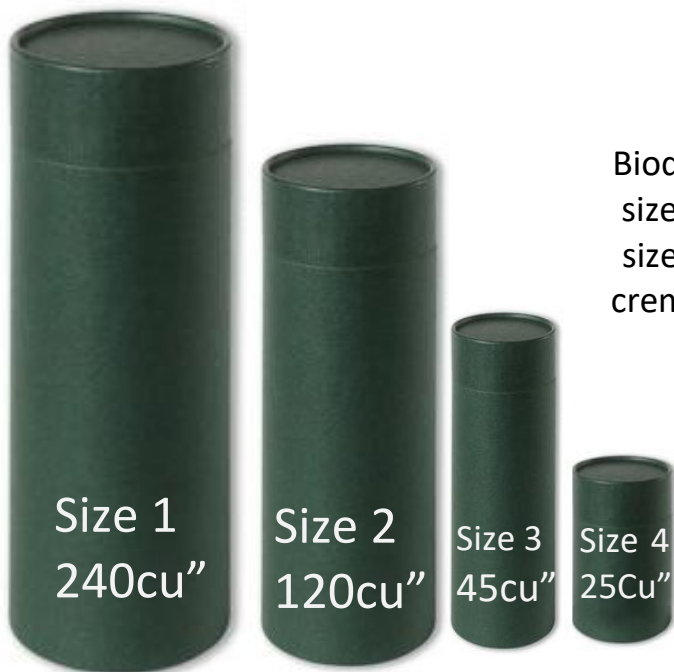

Scatter Tubes

Biodegradable and eco-friendly and available in four sizes. Depending on the quantity of remains, either size 1 or 2 would usually be suitable for a full set of cremated remains, and the smaller sizes are suitable when cremated remains are divided.

Available in dark green only.

Size 1
240cu"

Size 2
120cu"

Size 3
45cu"

Size 4
25Cu"

Size 1 and 2 £20

Size 3 and 4 £15

Nature Urns

Biodegradable, eco-friendly Urns suitable for either scattering or retaining Cremated remains.

Available in four designs and three sizes.