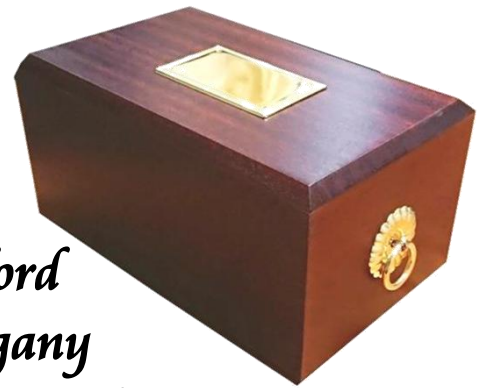

*Welford
Mahogany*

Solid Mahogany Casket
£90*