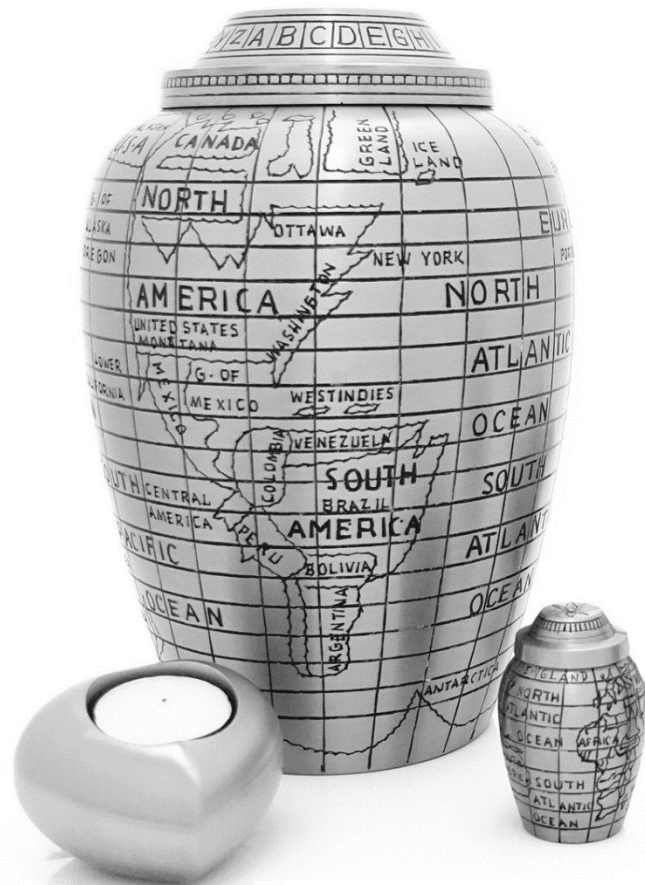

Full –Size Urn **£140** Column Tealight **£50**

Keepsake Urn, Heart, Star, Small Tealights **£40** Stand **£15**

Traveller's Atlas Full-Size
and Keepsake Urn
Silver Heart Tealight

Purple Wave Full-Size and
Keepsake Urns