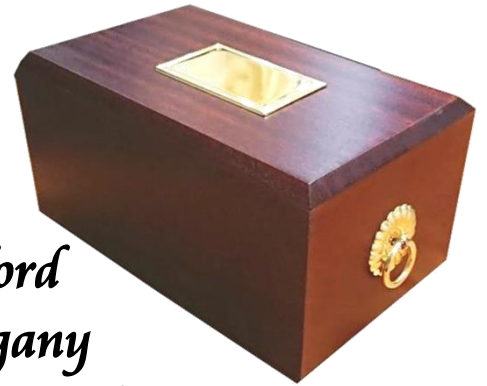

*Welford
Mahogany*

Solid Mahogany Casket
£90*