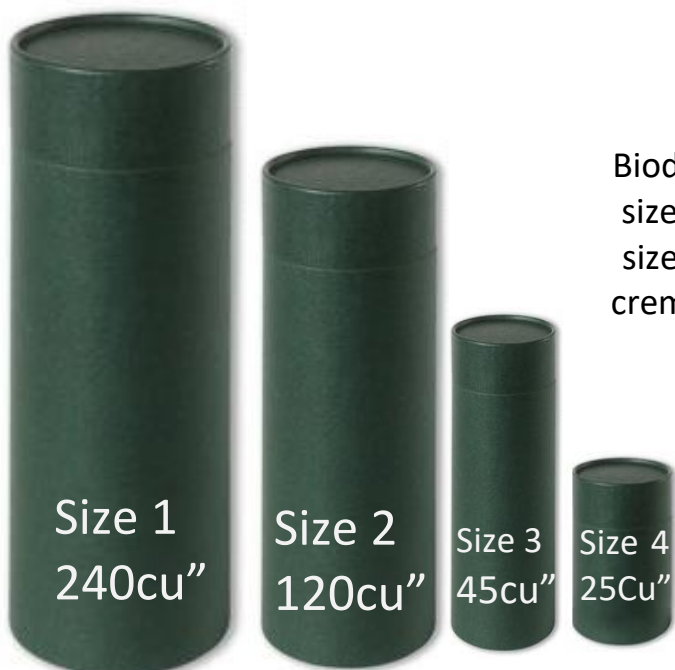

Scatter Tubes

Biodegradable and eco-friendly and available in four sizes. Depending on the quantity of remains, either size 1 or 2 would usually be suitable for a full set of cremated remains, and the smaller sizes are suitable when cremated remains are divided.

Available in dark green only.

Size 1
240cu"

Size 2
120cu"

Size 3
45cu"

Size 4
25Cu"

Size 1 and 2 £20

Size 3 and 4 £15

Nature Urns

Biodegradable, eco-friendly Urns suitable for either scattering or retaining Cremated remains.

Available in four designs and three sizes.