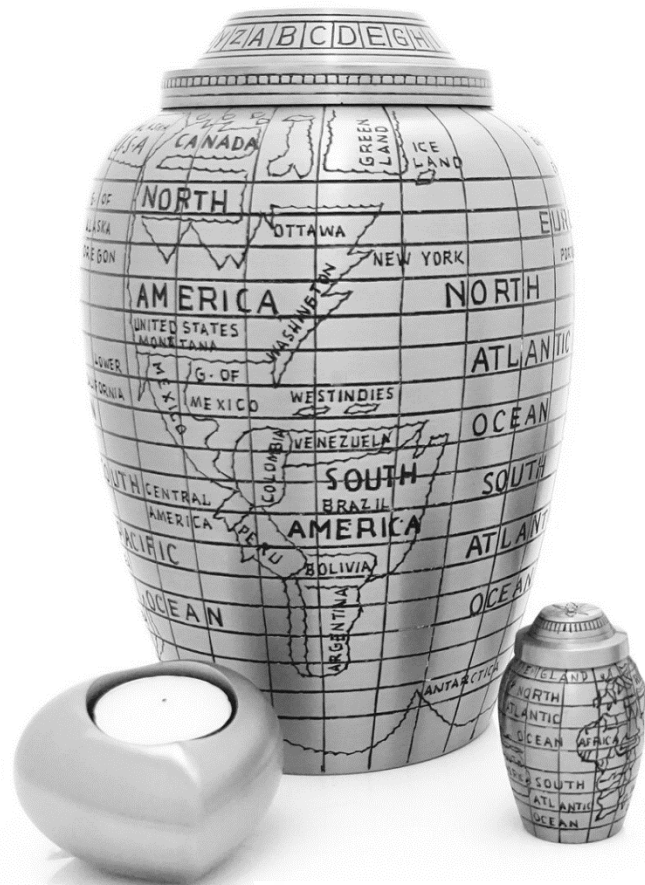

Full –Size Urn **£140** Column Tealight **£50**

Keepsake Urn, Heart, Star, Small Tealights **£40** Stand **£15**

Traveller's Atlas Full-Size
and Keepsake Urn
Silver Heart Tealight

Purple Wave Full-Size and
Keepsake Urns